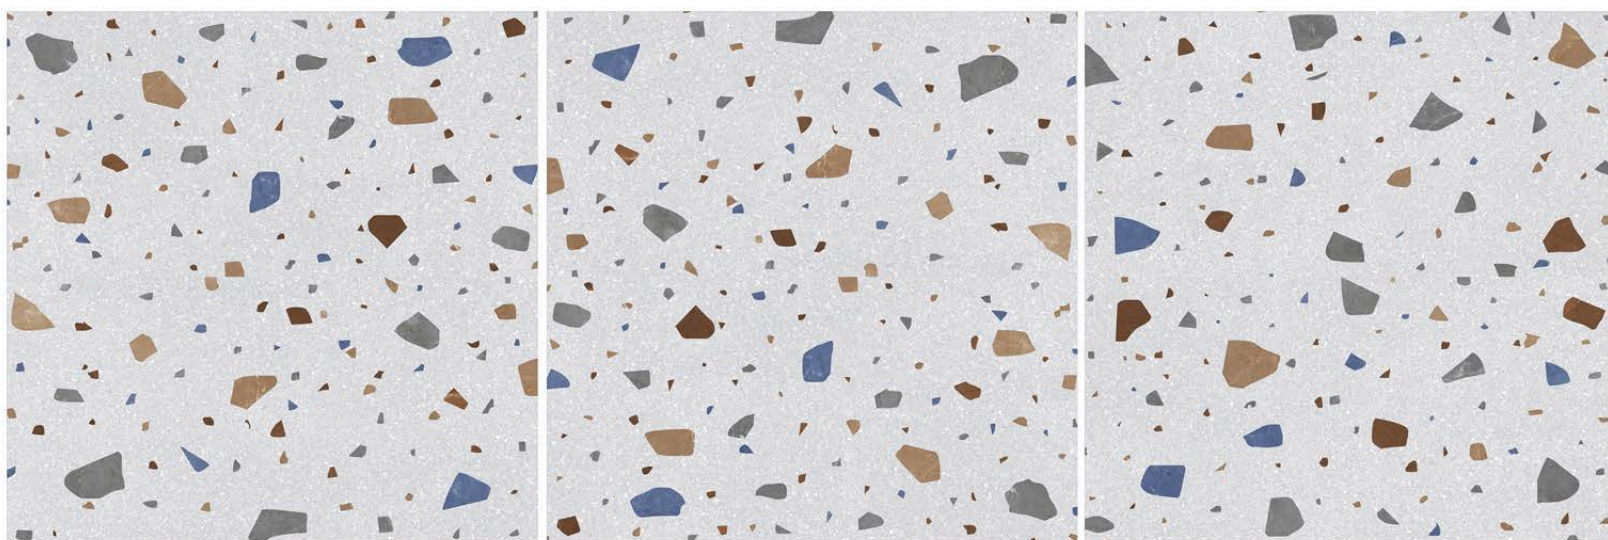

TERRAZZO NATURAL

1200 X 1200 MM, GLOSSY,