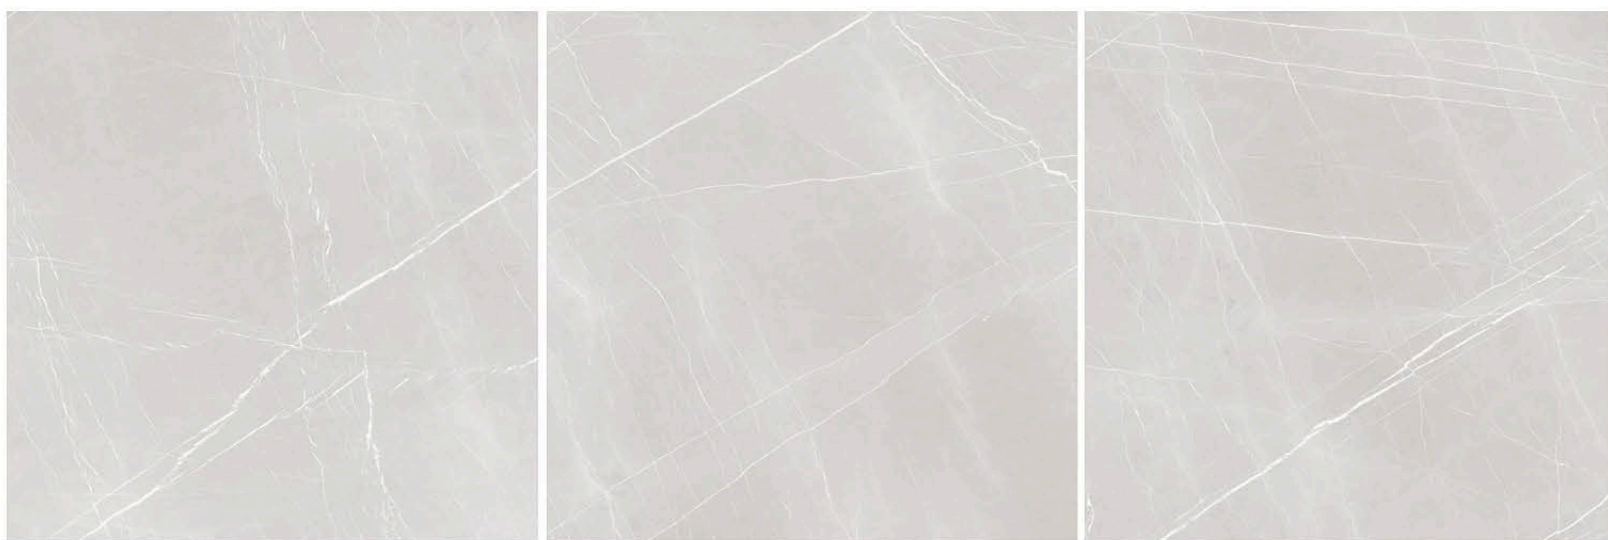

FRENCH SILVER

1200 X 1200 MM , GLOSSY ,