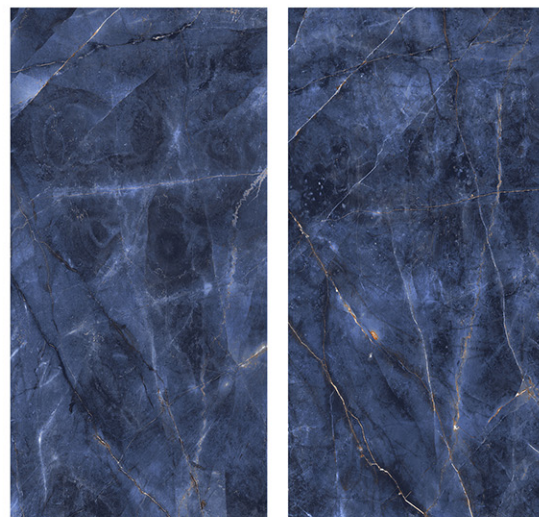

800 X
1600 MM

HIGHGLOSS
FINISH

4
R
A
N
D
O
M

SIGNUM BLACK

800 X
1600 MM

HIGHGLOSS
FINISH

4
R
A
N
D
O
M

SIGNUM BLUE