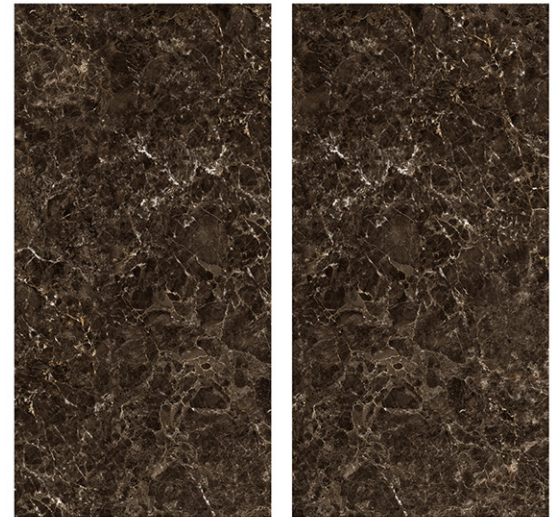

800 X
1600 MM

HIGHGLOSS
FINISH

4
R
A
N
D
O
M

BLACK PANDA

800 X
1600 MM

HIGHGLOSS
FINISH

4
R
A
N
D
O
M

CLASSIC EMPRADOR