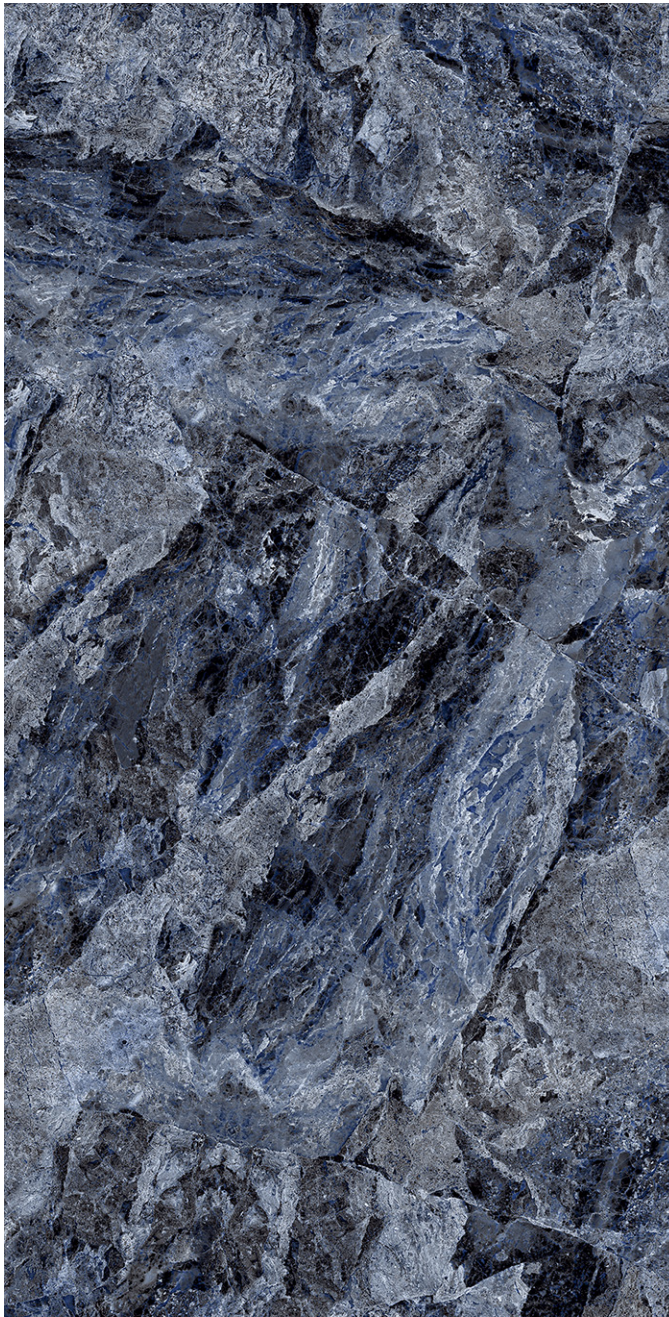

800 X
1600 MM

HIGHGLOSS
FINISH

4
R
A
N
D
O
M

BIBER BLUE