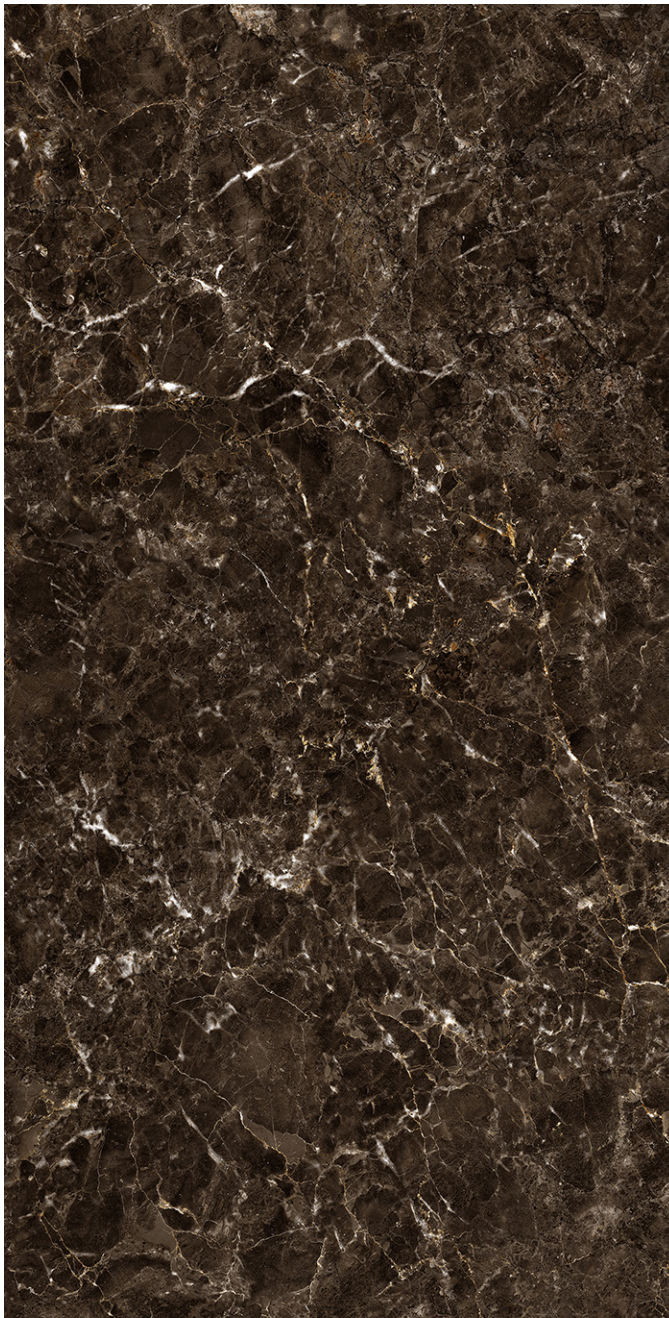

800 X
1600 MM

HIGHGLOSS
FINISH

4
R
A
N
D
O
M

CLASSIC EMPRADOR