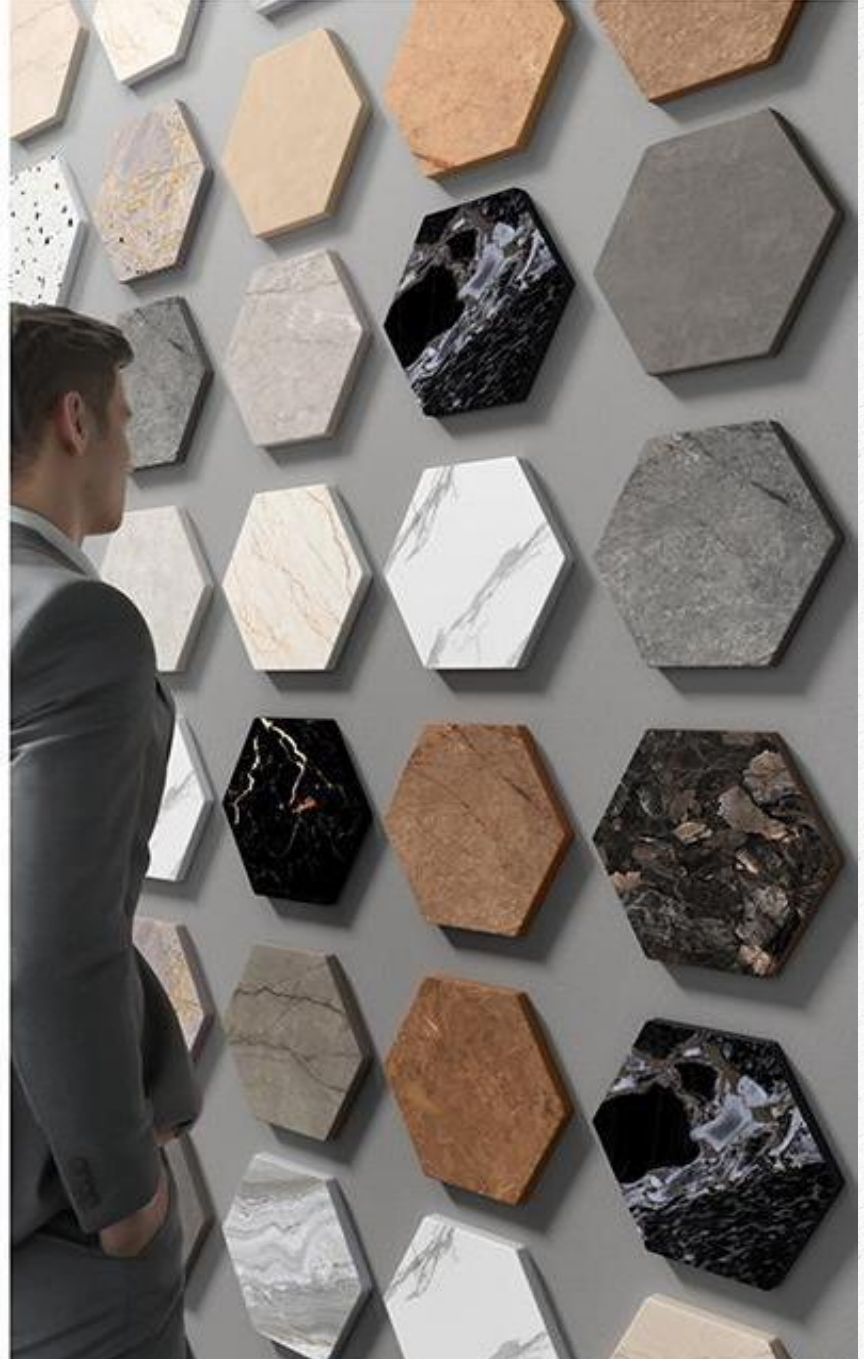

Sairam®

CERA INTERNATIONAL LLP

✉ info@sairamcera.com 🌐 www.sairamcera.com

☎ +91 851103 8803