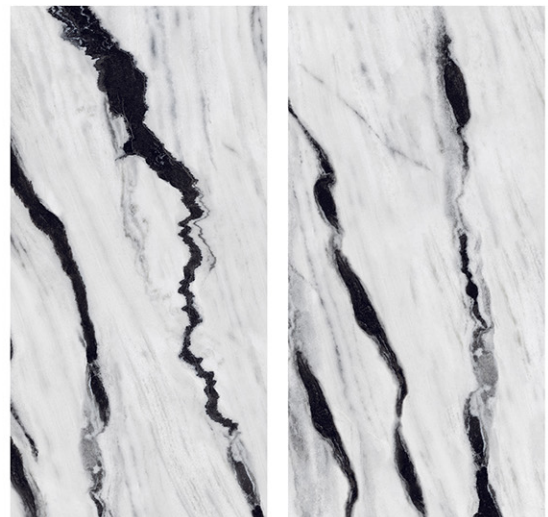

800 X
1600 MM

HIGHGLOSS
FINISH