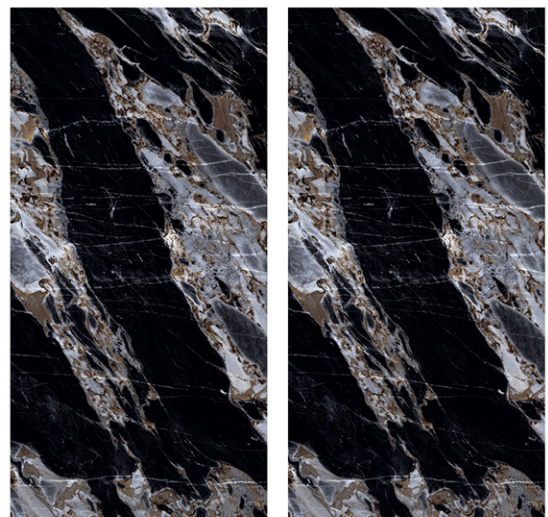

800 X
1600 MM

HIGHGLOSS
FINISH

1
R
A
N
D
O
M

APEX BLUE

800 X
1600 MM

HIGHGLOSS
FINISH

4
R
A
N
D
O
M

ARGOS BLACK