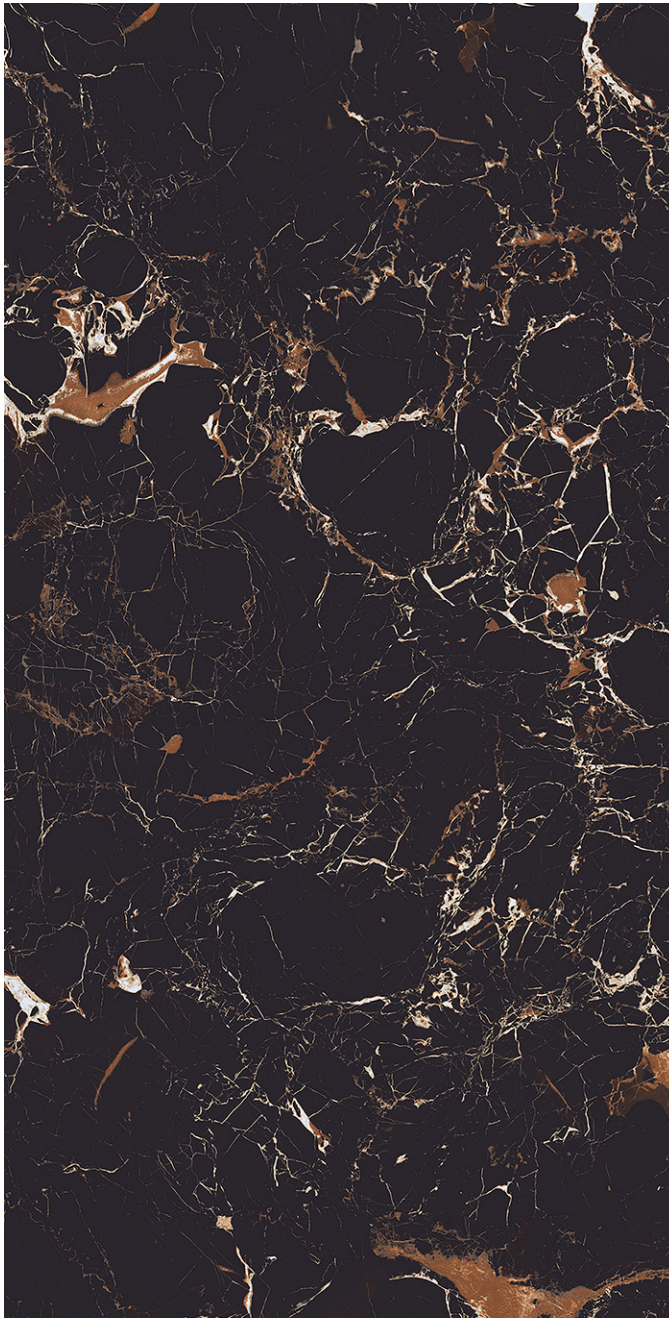

800 X
1600 MM

HIGHGLOSS
FINISH

4
R
A
N
D
O
M

THUNDER BLACK