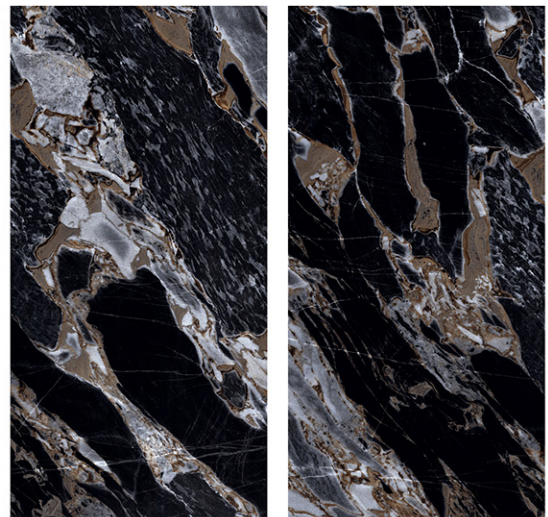

800 X
1600 MM

HIGHGLOSS
FINISH

1
R
A
N
D
O
M

APEX BLUE

800 X
1600 MM

HIGHGLOSS
FINISH

4
R
A
N
D
O
M

ARGOS BLACK