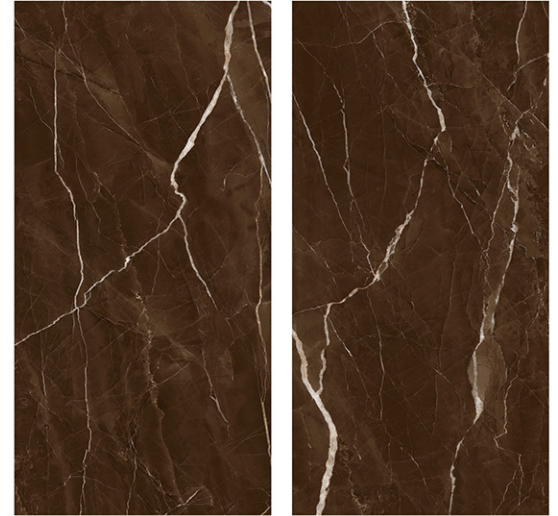

800 X
1600 MM

HIGHGLOSS
FINISH

4
R
A
N
D
O
M

COSMOS BLACK

800 X
1600 MM

HIGHGLOSS
FINISH

4
R
A
N
D
O
M

ELEGANCE BROWN