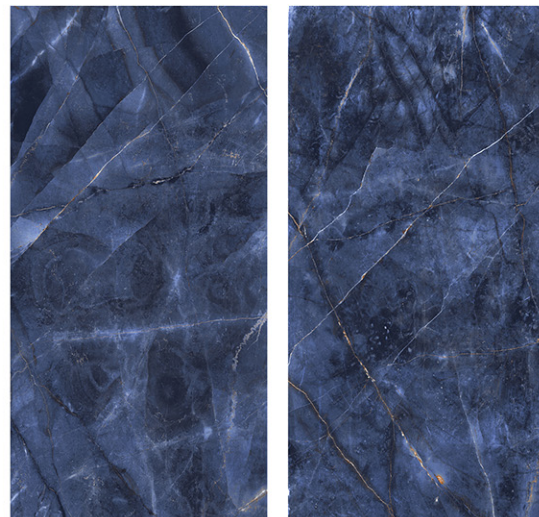

800 X
1600 MM

HIGHGLOSS
FINISH

4
R
A
N
D
O
M

SIGNUM BLACK

800 X
1600 MM

HIGHGLOSS
FINISH

4
R
A
N
D
O
M

SIGNUM BLUE