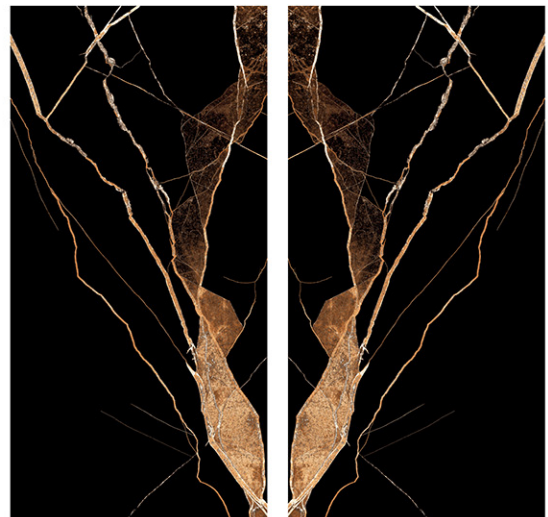

800 X
1600 MM

HIGHGLOSS
FINISH