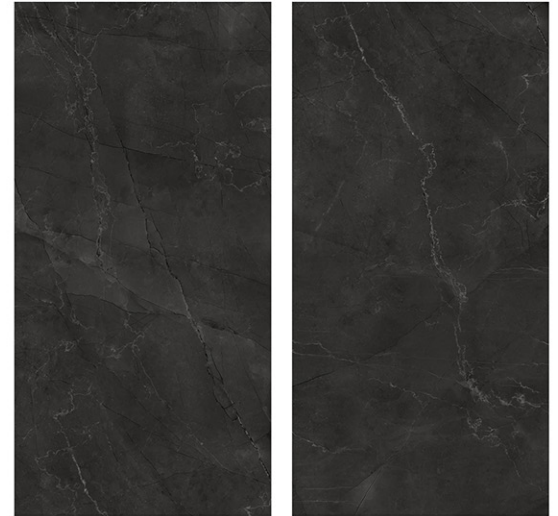

800 X
1600 MM

HIGHGLOSS
FINISH

4
R
A
N
D
O
M

ALESSIA GRIS

800 X
1600 MM

HIGHGLOSS
FINISH

1
R
A
N
D
O
M

ALPHA GOLD