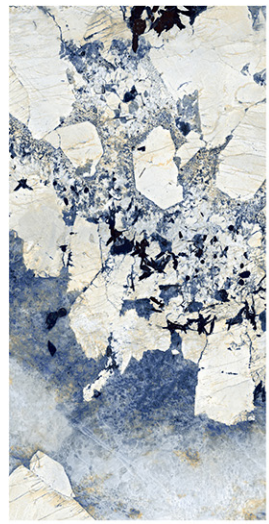

800 X
1600 MM

HIGHGLOSS
FINISH

4
R
A
N
D
O
M

PANTAGONIA BLUE

800 X
1600 MM

HIGHGLOSS
FINISH

4
R
A
N
D
O
M

PANTAGONIA BRONZE