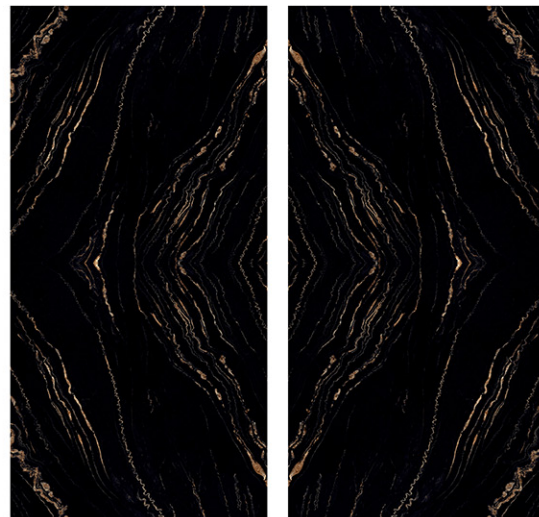

800 X
1600 MM

HIGHGLOSS
FINISH

4
R
A
N
D
O
M

ALESSIA GRIS

800 X
1600 MM

HIGHGLOSS
FINISH

1
R
A
N
D
O
M

ALPHA GOLD

800 X
1600 MM

HIGHGLOSS
FINISH

1
R
A
N
D
O
M

APEX BLUE

800 X
1600 MM

HIGHGLOSS
FINISH

4
R
A
N
D
O
M

ARGOS BLACK