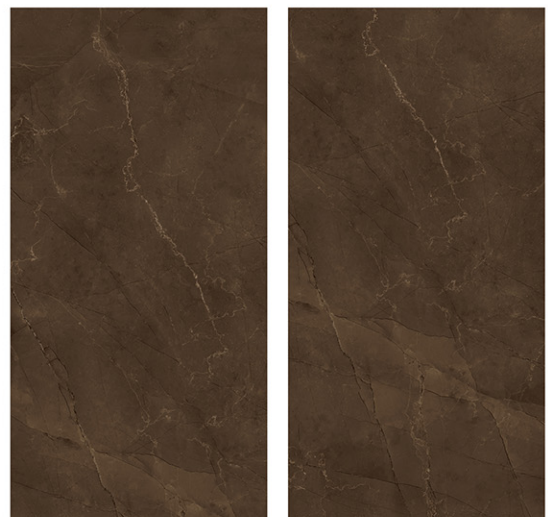

800 X
1600 MM

HIGHGLOSS
FINISH