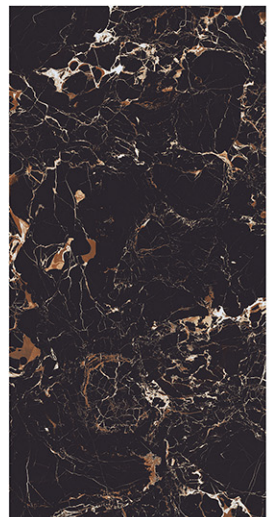

800 X
1600 MM

HIGHGLOSS
FINISH

4
R
A
N
D
O
M

TERIX BLACK

800 X
1600 MM

HIGHGLOSS
FINISH

4
R
A
N
D
O
M

THUNDER BLACK

800 X
1600 MM

HIGHGLOSS
FINISH

4
R
A
N
D
O
M

TITANIUM NATURAL

800 X
1600 MM

HIGHGLOSS
FINISH

4
R
A
N
D
O
M

VERCIL BLACK