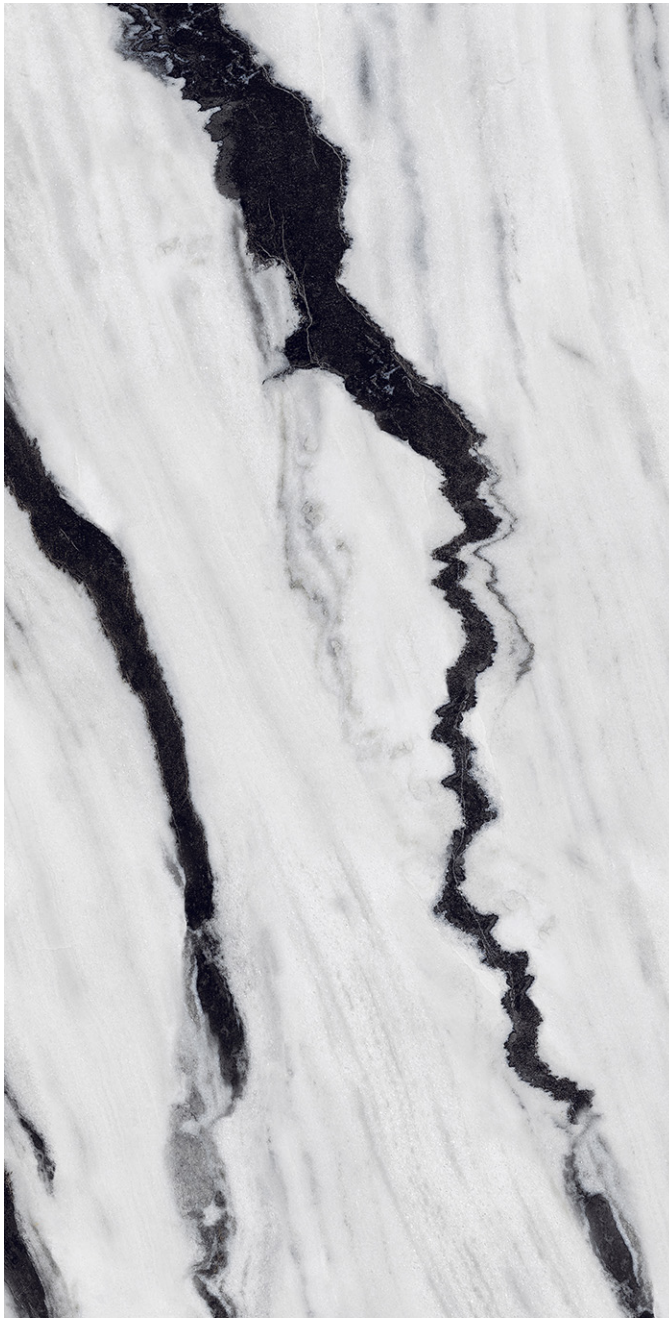

800 X
1600 MM

HIGHGLOSS
FINISH

4
R
A
N
D
O
M

ARMANI BROWN

800 X
1600 MM

HIGHGLOSS
FINISH

4
R
A
N
D
O
M

BIBER BLUE