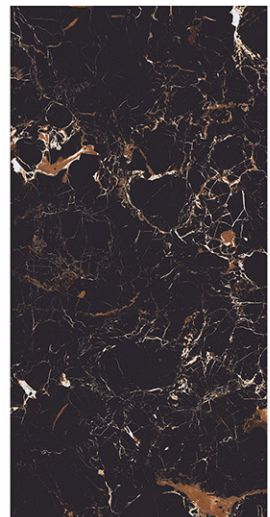

800 X
1600 MM

HIGHGLOSS
FINISH

4
R
A
N
D
O
M

TERIX BLACK

800 X
1600 MM

HIGHGLOSS
FINISH

4
R
A
N
D
O
M

THUNDER BLACK

800 X
1600 MM

HIGHGLOSS
FINISH

4
R
A
N
D
O
M

TITANIUM NATURAL

800 X
1600 MM

HIGHGLOSS
FINISH

4
R
A
N
D
O
M

VERCIL BLACK