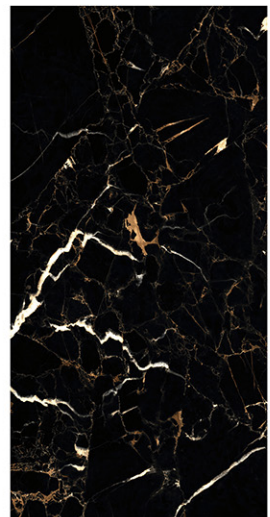

800 X
1600 MM

HIGHGLOSS
FINISH