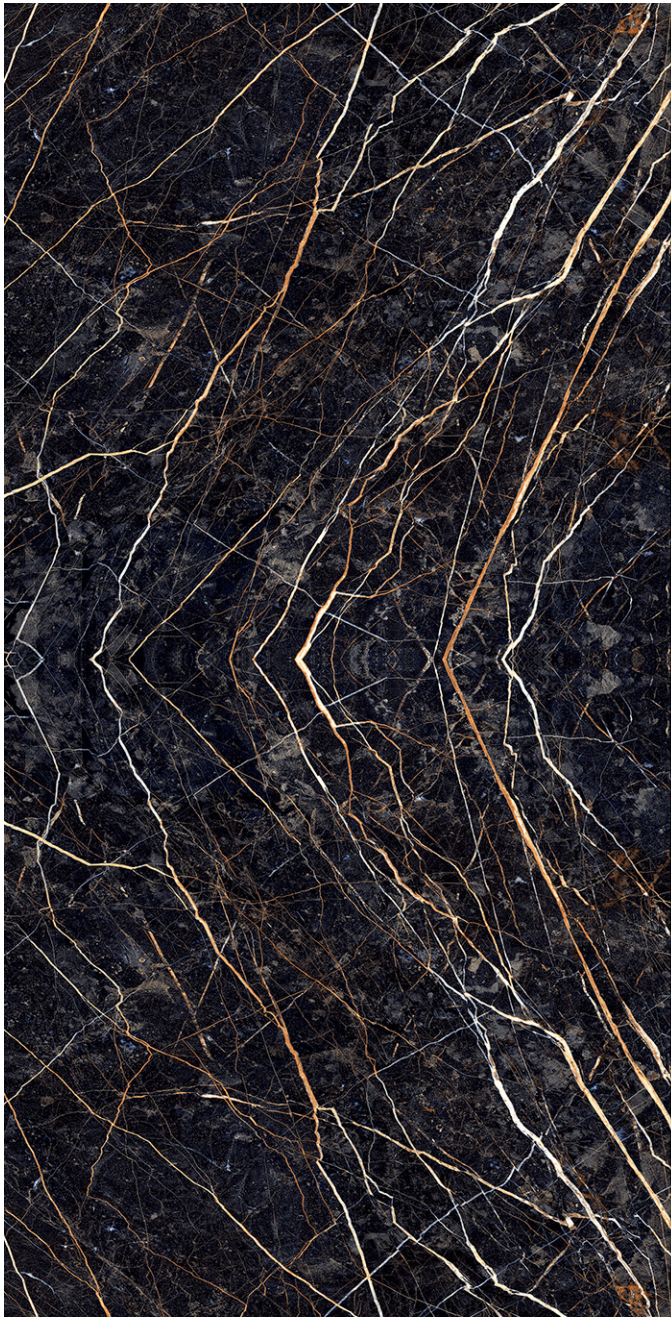

800 X
1600 MM

HIGHGLOSS
FINISH

2
R
A
N
D
O
M

EMPIRE GOLD

800 X
1600 MM

HIGHGLOSS
FINISH

1
R
A
N
D
O
M

GALAXY GOLD