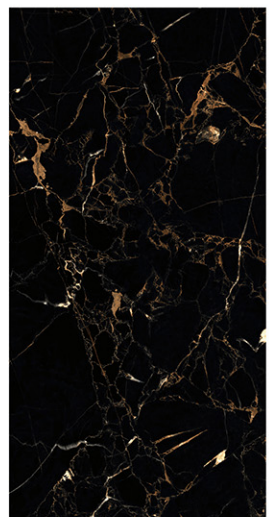

800 X
1600 MM

HIGHGLOSS
FINISH