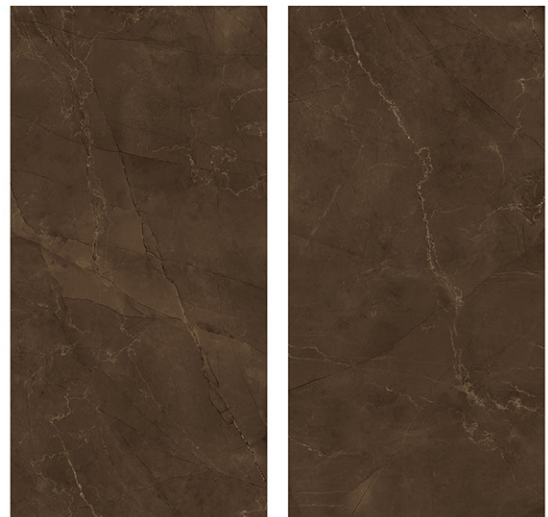

800 X
1600 MM

HIGHGLOSS
FINISH