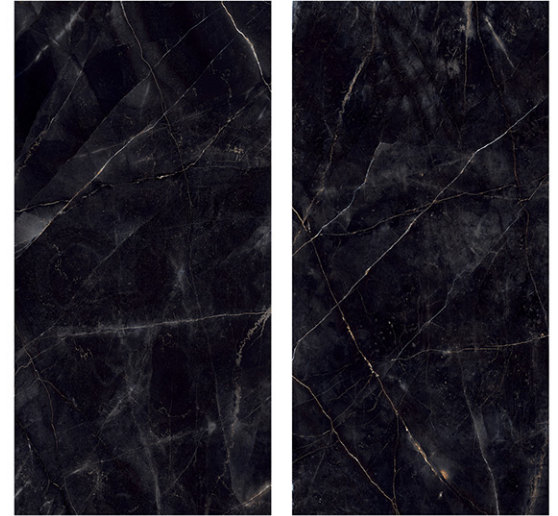

800 X
1600 MM

HIGHGLOSS
FINISH