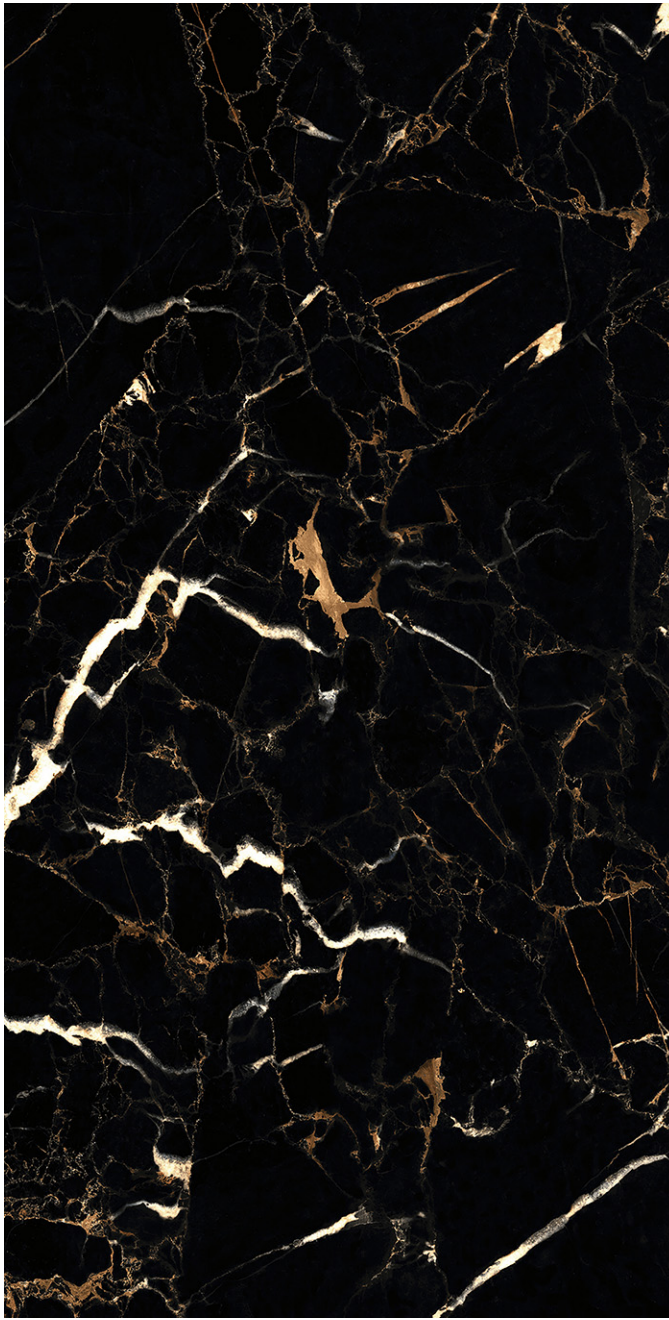

800 X
1600 MM

HIGHGLOSS
FINISH

4
R
A
N
D
O
M

PANTAGONIA BLUE

800 X
1600 MM

HIGHGLOSS
FINISH

4
R
A
N
D
O
M

PANTAGONIA BRONZE