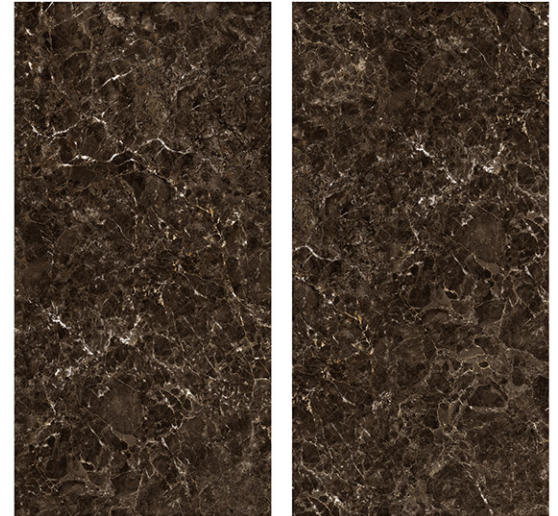

800 X
1600 MM

HIGHGLOSS
FINISH

4
R
A
N
D
O
M

BLACK PANDA

800 X
1600 MM

HIGHGLOSS
FINISH

4
R
A
N
D
O
M

CLASSIC EMPRADOR