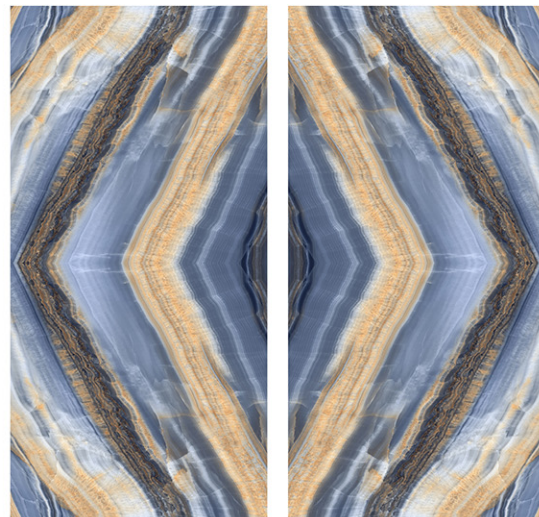

800 X
1600 MM

HIGHGLOSS
FINISH

4
R
A
N
D
O
M

ALESSIA GRIS

800 X
1600 MM

HIGHGLOSS
FINISH

1
R
A
N
D
O
M

ALPHA GOLD

800 X
1600 MM

HIGHGLOSS
FINISH

1
R
A
N
D
O
M

APEX BLUE

800 X
1600 MM

HIGHGLOSS
FINISH

4
R
A
N
D
O
M

ARGOS BLACK