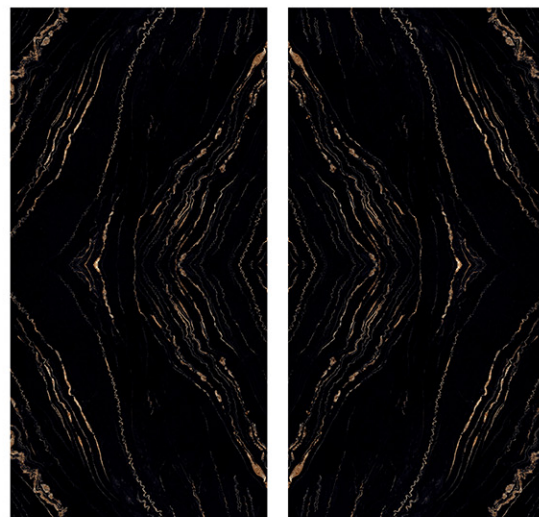

800 X
1600 MM

HIGHGLOSS
FINISH

4
R
A
N
D
O
M

ALESSIA GRIS

800 X
1600 MM

HIGHGLOSS
FINISH

1
R
A
N
D
O
M

ALPHA GOLD

800 X
1600 MM

HIGHGLOSS
FINISH

1
R
A
N
D
O
M

APEX BLUE

800 X
1600 MM

HIGHGLOSS
FINISH

4
R
A
N
D
O
M

ARGOS BLACK