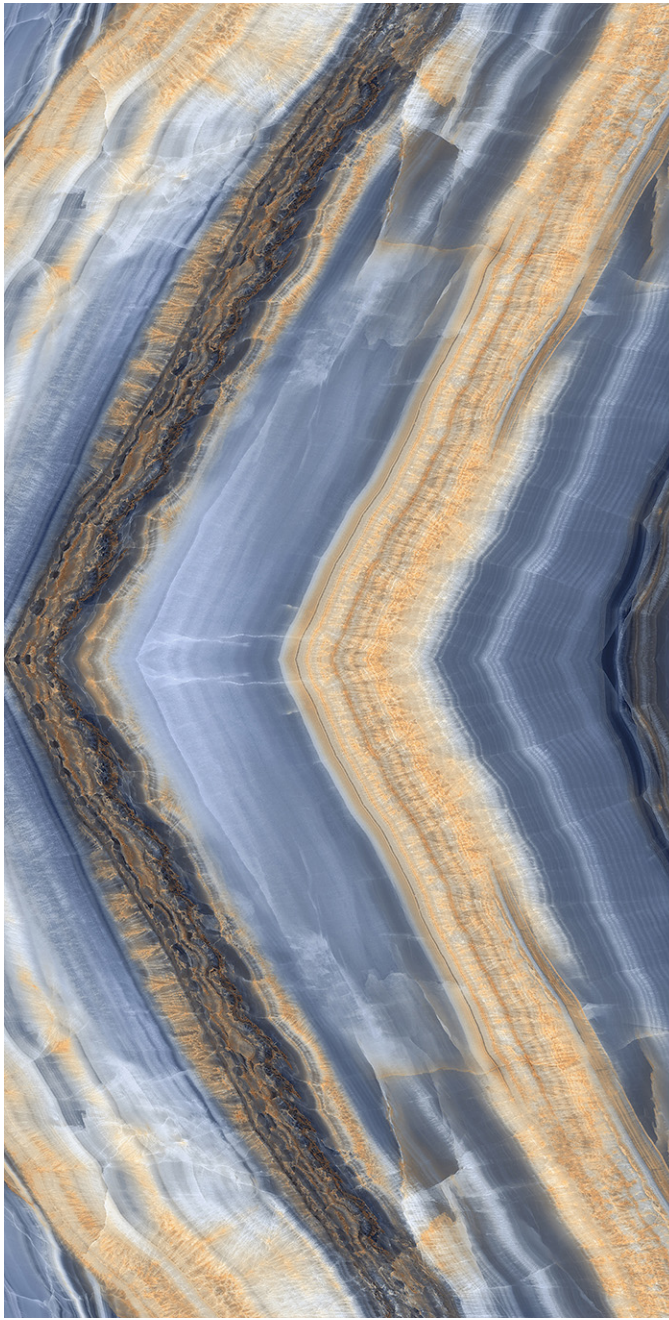

800 X
1600 MM

HIGHGLOSS
FINISH

4
R
A
N
D
O
M

ALESSIA GRIS

800 X
1600 MM

HIGHGLOSS
FINISH

1
R
A
N
D
O
M

ALPHA GOLD