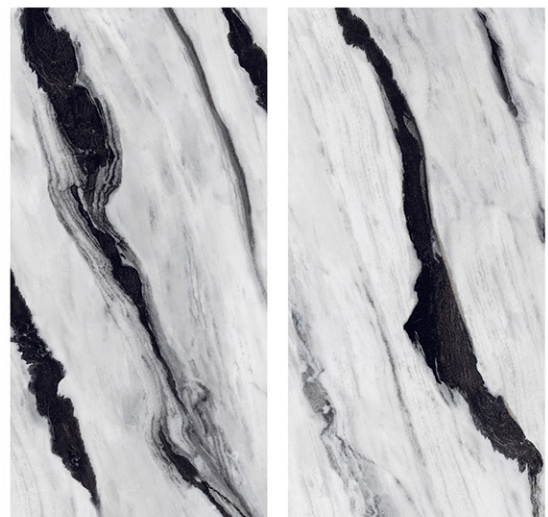

800 X
1600 MM

HIGHGLOSS
FINISH