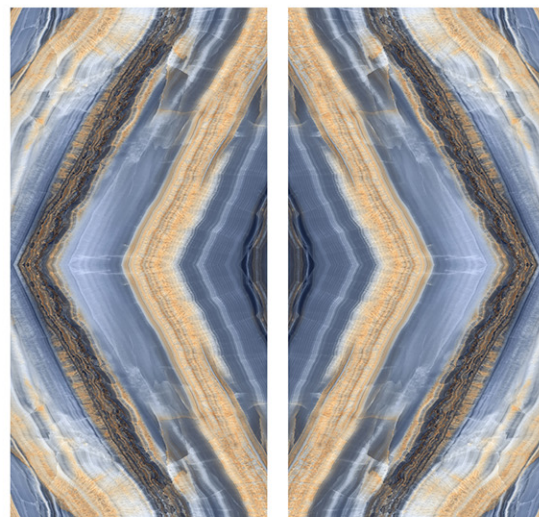

800 X
1600 MM

HIGHGLOSS
FINISH

4
R
A
N
D
O
M

ALESSIA GRIS

800 X
1600 MM

HIGHGLOSS
FINISH

1
R
A
N
D
O
M

ALPHA GOLD

800 X
1600 MM

HIGHGLOSS
FINISH

1
R
A
N
D
O
M

APEX BLUE

800 X
1600 MM

HIGHGLOSS
FINISH

4
R
A
N
D
O
M

ARGOS BLACK