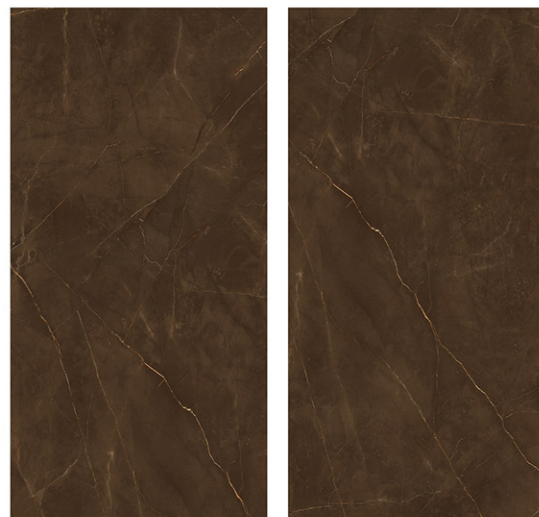

800 X
1600 MM

HIGHGLOSS
FINISH