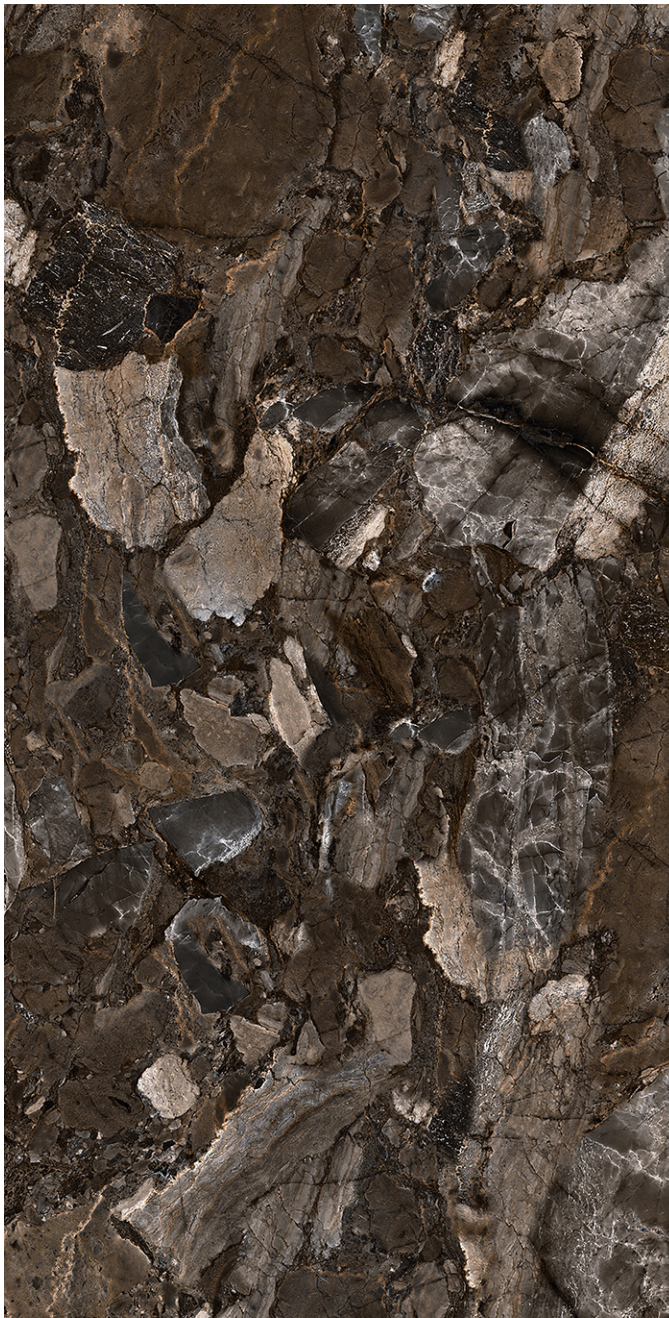

800 X
1600 MM

HIGHGLOSS
FINISH

4
R
A
N
D
O
M

OPERA BROWN