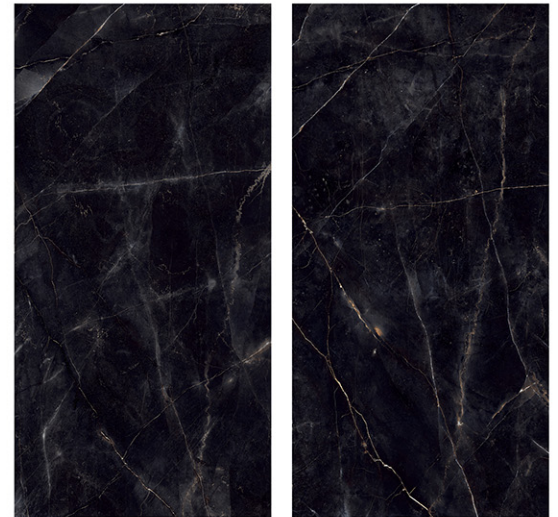

800 X
1600 MM

HIGHGLOSS
FINISH