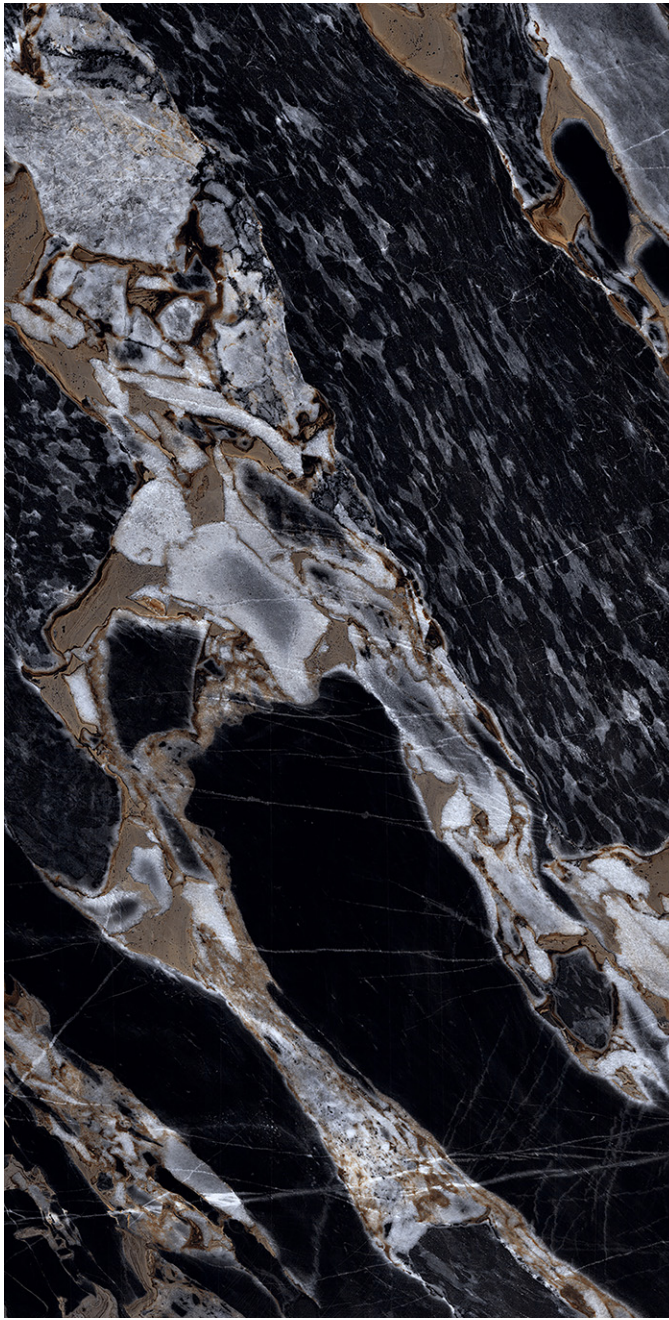

800 X
1600 MM

HIGHGLOSS
FINISH

4
R
A
N
D
O
M

ARGOS BLACK