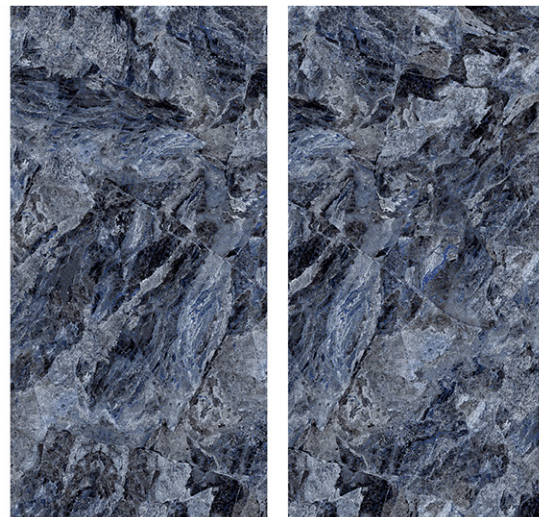

800 X
1600 MM

HIGHGLOSS
FINISH

4
R
A
N
D
O
M

ARMANI BROWN

800 X
1600 MM

HIGHGLOSS
FINISH

4
R
A
N
D
O
M

BIBER BLUE