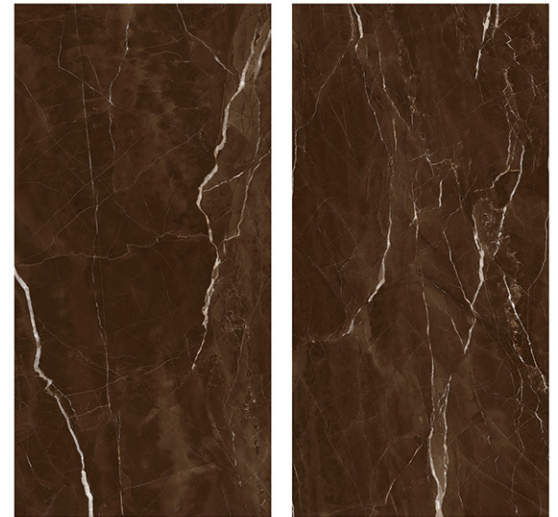

800 X
1600 MM

HIGHGLOSS
FINISH

4
R
A
N
D
O
M

COSMOS BLACK

800 X
1600 MM

HIGHGLOSS
FINISH

4
R
A
N
D
O
M

ELEGANCE BROWN