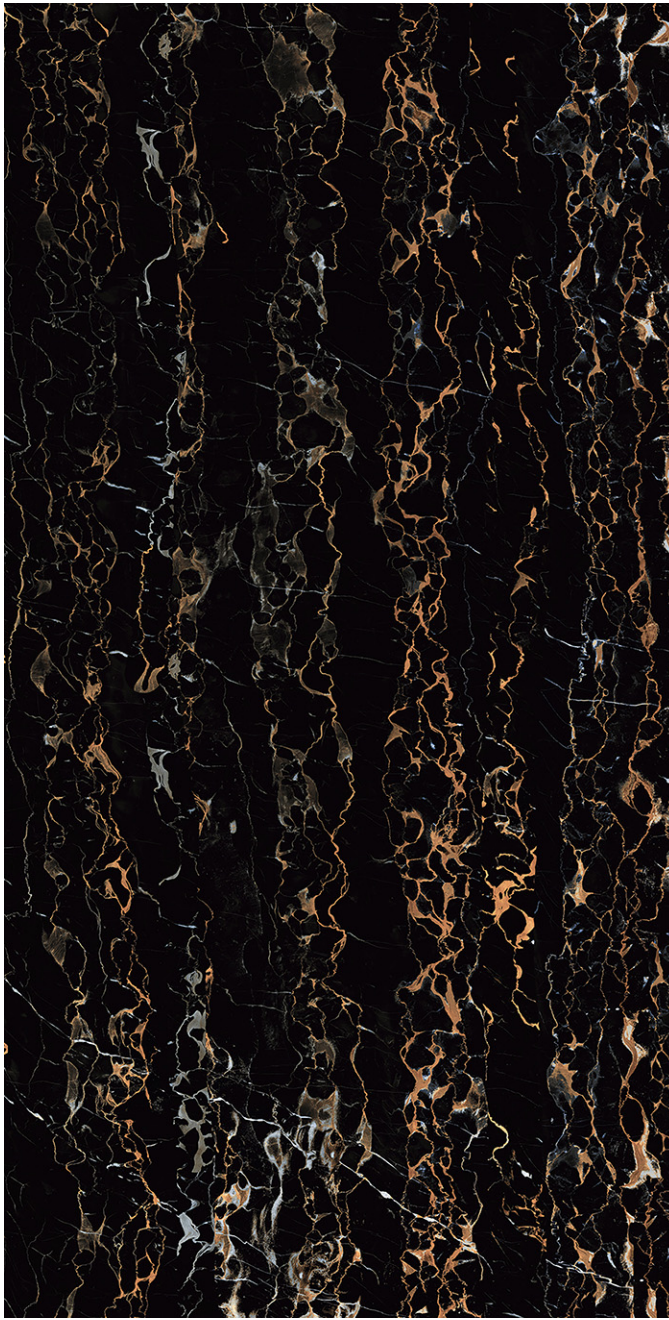

800 X
1600 MM

HIGHGLOSS
FINISH

4
R
A
N
D
O
M

SIGNUM BLACK

800 X
1600 MM

HIGHGLOSS
FINISH

4
R
A
N
D
O
M

SIGNUM BLUE