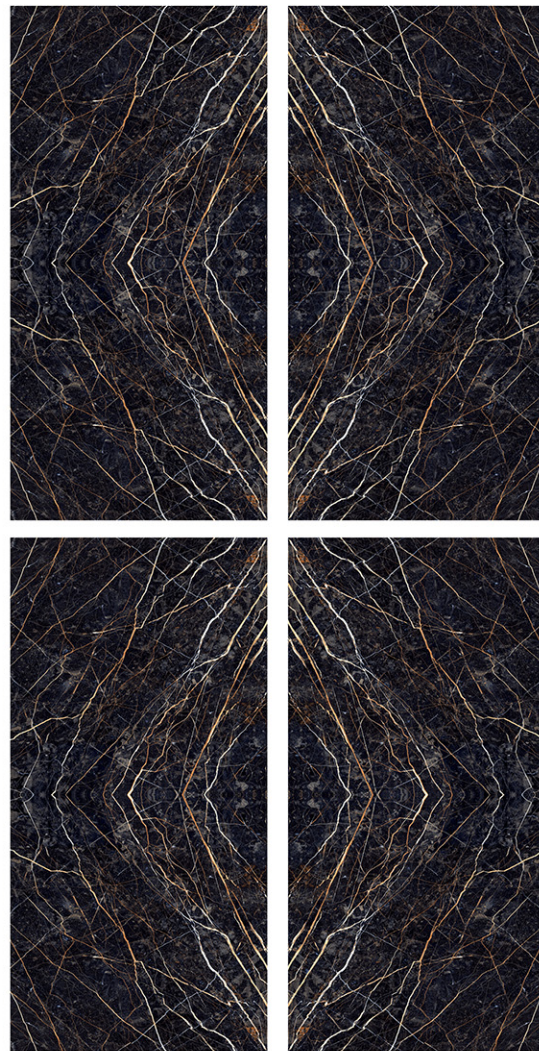

800 X
1600 MM

HIGHGLOSS
FINISH

2
R
A
N
D
O
M

EMPIRE GOLD

800 X
1600 MM

HIGHGLOSS
FINISH

1
R
A
N
D
O
M

GALAXY GOLD