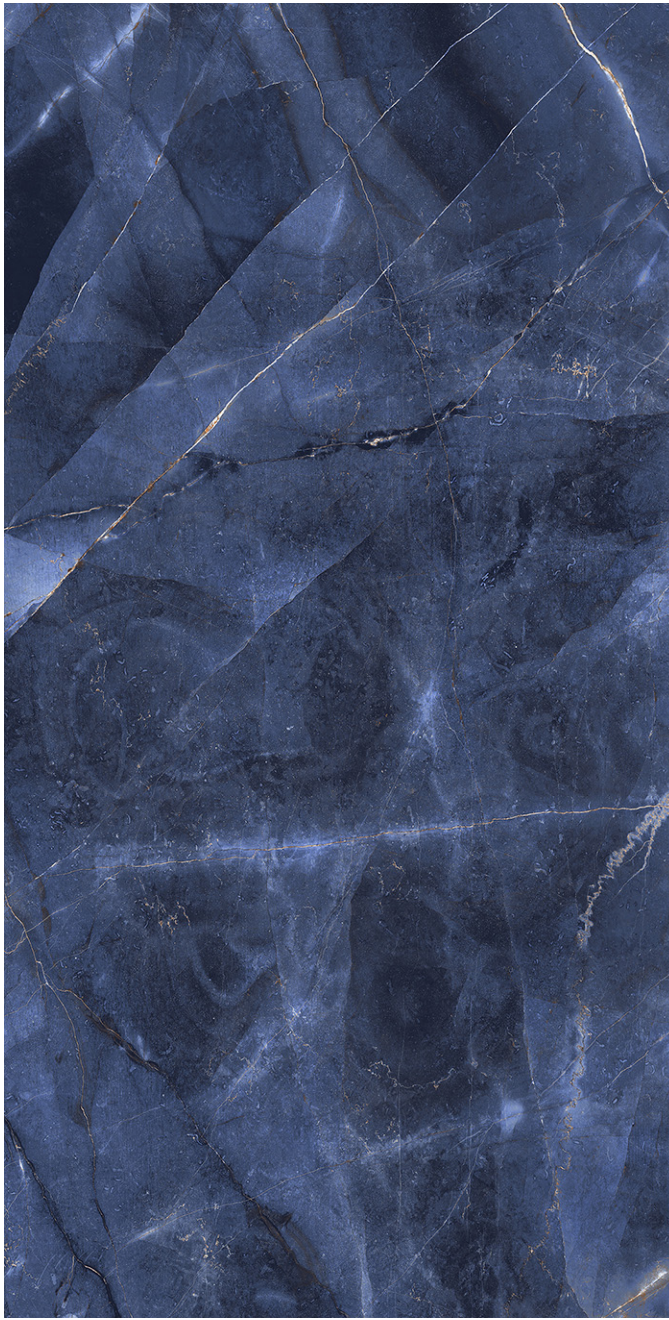

800 X
1600 MM

HIGHGLOSS
FINISH

4
R
A
N
D
O
M

SIGNUM BLUE