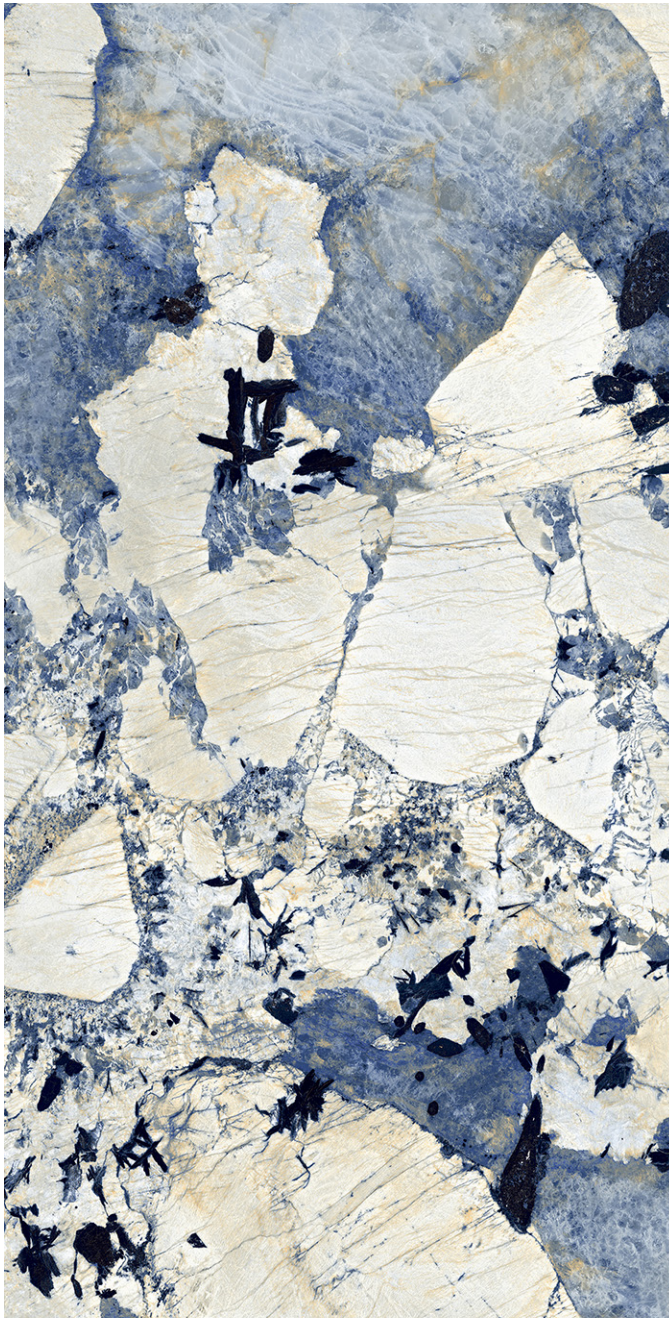

800 X
1600 MM

HIGHGLOSS
FINISH

4
R
A
N
D
O
M

OPERA BLACK

800 X
1600 MM

HIGHGLOSS
FINISH

4
R
A
N
D
O
M

OPERA BROWN