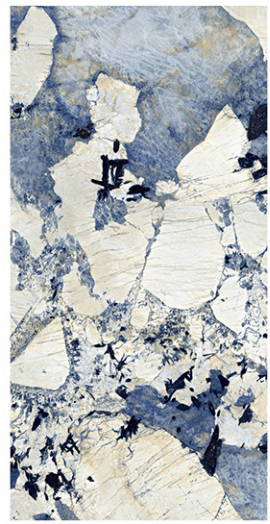

800 X
1600 MM

HIGHGLOSS
FINISH