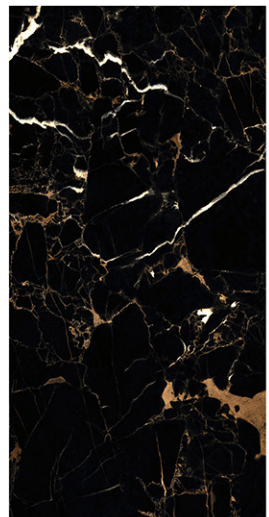

800 X
1600 MM

HIGHGLOSS
FINISH