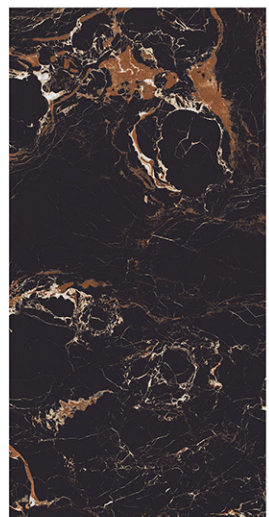

800 X
1600 MM

HIGHGLOSS
FINISH

4
R
A
N
D
O
M

TERIX BLACK

800 X
1600 MM

HIGHGLOSS
FINISH

4
R
A
N
D
O
M

THUNDER BLACK

800 X
1600 MM

HIGHGLOSS
FINISH

4
R
A
N
D
O
M

TITANIUM NATURAL

800 X
1600 MM

HIGHGLOSS
FINISH

4
R
A
N
D
O
M

VERCIL BLACK